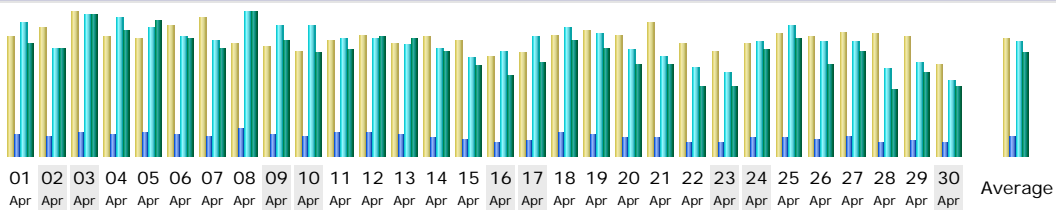

Days of month

Day	Number of visits	Pages	Hits	Bandwidth
01 Apr 2005	716	20873	129286	374.91 MB
02 Apr 2005	779	18532	104506	359.01 MB
03 Apr 2005	869	22389	136006	472.67 MB
04 Apr 2005	723	20856	133713	421.15 MB
05 Apr 2005	705	22710	124688	450.49 MB
06 Apr 2005	784	20606	115468	393.53 MB
07 Apr 2005	838	19981	111273	362.48 MB
08 Apr 2005	679	27670	138742	480.26 MB
09 Apr 2005	657	20416	126191	388.25 MB
10 Apr 2005	637	18575	126251	344.70 MB
11 Apr 2005	703	22244	112659	356.13 MB
12 Apr 2005	732	22932	112566	398.18 MB
13 Apr 2005	684	21282	106901	392.01 MB
14 Apr 2005	723	18484	103843	352.02 MB
15 Apr 2005	703	16387	94603	302.44 MB
16 Apr 2005	605	12621	101320	270.29 MB
17 Apr 2005	622	15349	114976	310.29 MB
18 Apr 2005	733	22871	123611	385.57 MB
19 Apr 2005	760	20200	117664	357.70 MB