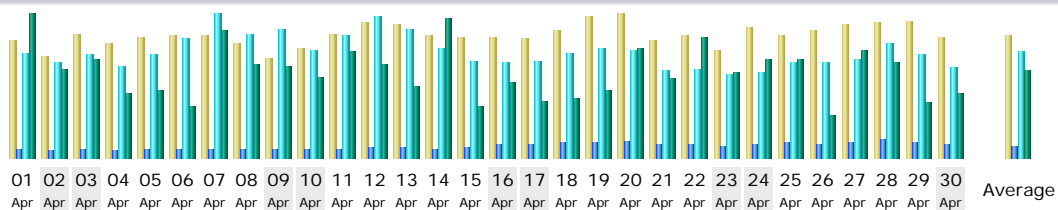

Last Update: 04 Jan 2006 - 00:17

Reported period:

Summary

Reported period	Month Apr 2005				
First visit	01 Apr 2005 - 00:00				
Last visit	30 Apr 2005 - 23:59				
	Unique visitors	Number of visits	Pages	Hits	Bandwidth
Viewed traffic *	26151	53087 (2.03 visits/visitor)	509459 (9.59 pages/visit)	4627994 (87.17 hits/visit)	92.32 GB (1823.49 KB/visit)
Not viewed traffic *			144418	192418	35.89 GB

* Not viewed traffic includes traffic generated by robots, worms, or replies with special HTTP status codes.

Monthly history

Month	Unique visitors	Number of visits	Pages	Hits	Bandwidth
Jan 2005	34724	61357	452779	6315463	105.86 GB
Feb 2005	26355	47343	336276	4485325	100.20 GB
Mar 2005	30009	53777	386570	5243194	135.41 GB
Apr 2005	26151	53087	509459	4627994	92.32 GB
May 2005	25761	54995	696775	4686079	118.91 GB
Jun 2005	23128	48441	609312	3872444	81.15 GB
Jul 2005	19487	43406	529231	3184728	67.33 GB
Aug 2005	18685	38064	470229	2814835	86.05 GB
Sep 2005	28743	50785	556579	3486831	182.34 GB
Oct 2005	23407	47047	603378	3630790	91.20 GB
Nov 2005	23752	50784	877074	4283581	77.61 GB
Dec 2005	21171	46590	850805	4189717	111.19 GB
Total	301373	595676	6878467	50820981	1249.57 GB

Days of month

Day	Number of visits	Pages	Hits	Bandwidth
01 Apr 2005	1680	11949	152128	5.13 GB
02 Apr 2005	1455	10413	138796	3.16 GB
03 Apr 2005	1774	11933	149840	3.53 GB
04 Apr 2005	1645	10365	134853	2.28 GB
05 Apr 2005	1744	11763	149666	2.42 GB
06 Apr 2005	1771	12681	173631	1.87 GB
07 Apr 2005	1751	13049	209433	4.55 GB
08 Apr 2005	1652	12736	180574	3.30 GB
09 Apr 2005	1443	12788	187638	3.25 GB
10 Apr 2005	1582	12058	158037	2.88 GB
11 Apr 2005	1790	12816	178183	3.79 GB
12 Apr 2005	1946	14955	207010	3.34 GB
13 Apr 2005	1925	15501	187018	2.52 GB
14 Apr 2005	1754	12704	159590	4.98 GB
15 Apr 2005	1739	14689	141708	1.86 GB
16 Apr 2005	1737	19529	139088	2.71 GB
17 Apr 2005	1722	20757	140449	2.02 GB
18 Apr 2005	1822	21886	151502	2.14 GB
19 Apr 2005	2042	22859	159295	2.44 GB