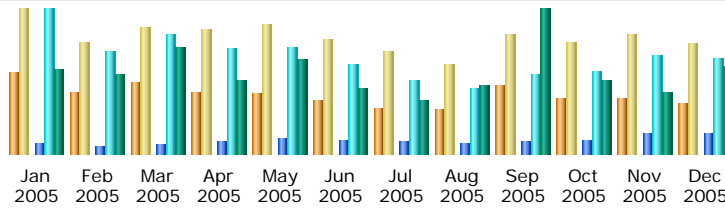

Last Update: 04 Jan 2006 - 00:17

Reported period:

Summary

Reported period	Month Apr 2005				
First visit	01 Apr 2005 - 00:00				
Last visit	30 Apr 2005 - 23:59				
	Unique visitors	Number of visits	Pages	Hits	Bandwidth
Viewed traffic *	26151	53087 (2.03 visits/visitor)	509459 (9.59 pages/visit)	4627994 (87.17 hits/visit)	92.32 GB (1823.49 KB/visit)
Not viewed traffic *			144418	192418	35.89 GB

* Not viewed traffic includes traffic generated by robots, worms, or replies with special HTTP status codes.

Monthly history

Month	Unique visitors	Number of visits	Pages	Hits	Bandwidth
Jan 2005	34724	61357	452779	6315463	105.86 GB
Feb 2005	26355	47343	336276	4485325	100.20 GB
Mar 2005	30009	53777	386570	5243194	135.41 GB
Apr 2005	26151	53087	509459	4627994	92.32 GB
May 2005	25761	54995	696775	4686079	118.91 GB
Jun 2005	23128	48441	609312	3872444	81.15 GB
Jul 2005	19487	43406	529231	3184728	67.33 GB
Aug 2005	18685	38064	470229	2814835	86.05 GB
Sep 2005	28743	50785	556579	3486831	182.34 GB
Oct 2005	23407	47047	603378	3630790	91.20 GB
Nov 2005	23752	50784	877074	4283581	77.61 GB
Dec 2005	21171	46590	850805	4189717	111.19 GB
Total	301373	595676	6878467	50820981	1249.57 GB

Days of month

Day	Number of visits	Pages	Hits	Bandwidth
01 Apr 2005	1680	11949	152128	5.13 GB
02 Apr 2005	1455	10413	138796	3.16 GB
03 Apr 2005	1774	11933	149840	3.53 GB
04 Apr 2005	1645	10365	134853	2.28 GB
05 Apr 2005	1744	11763	149666	2.42 GB
06 Apr 2005	1771	12681	173631	1.87 GB
07 Apr 2005	1751	13049	209433	4.55 GB
08 Apr 2005	1652	12736	180574	3.30 GB
09 Apr 2005	1443	12788	187638	3.25 GB
10 Apr 2005	1582	12058	158037	2.88 GB
11 Apr 2005	1790	12816	178183	3.79 GB
12 Apr 2005	1946	14955	207010	3.34 GB
13 Apr 2005	1925	15501	187018	2.52 GB
14 Apr 2005	1754	12704	159590	4.98 GB
15 Apr 2005	1739	14689	141708	1.86 GB
16 Apr 2005	1737	19529	139088	2.71 GB
17 Apr 2005	1722	20757	140449	2.02 GB
18 Apr 2005	1822	21886	151502	2.14 GB
19 Apr 2005	2042	22859	159295	2.44 GB