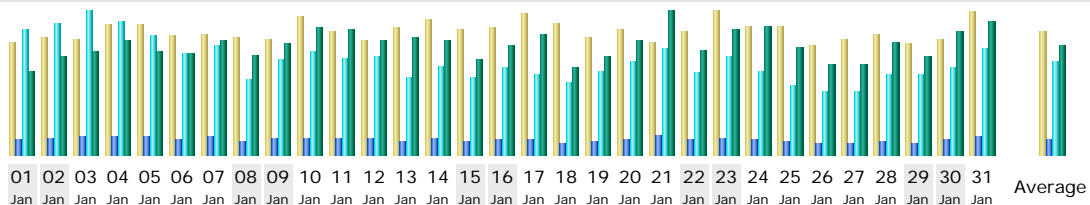

Last Update : 12 Apr 2005 - 00:02

Reported period :

Summary

Reported period	Month Jan 2005				
First visit	01 Jan 2005 - 00:00				
Last visit	31 Jan 2005 - 23:59				
	Unique visitors	Number of visits	Pages	Hits	Bandwidth
Viewed traffic *	6405	23810 (3.71 visits/visitor)	664601 (27.91 pages/visit)	4023636 (168.98 hits/visit)	10.12 GB (445.49 KB/visit)
Not viewed traffic *			11566	25332	10.90 MB

* Not viewed traffic includes traffic generated by robots, worms, or replies with special HTTP status codes.

Monthly history

Month	Unique visitors	Number of visits	Pages	Hits	Bandwidth
Jan 2005	6405	23810	664601	4023636	10.12 GB
Feb 2005	5424	18987	594063	3256055	9.92 GB
Mar 2005	6073	21046	679979	4842046	11.11 GB
Apr 2005	2517	8102	234899	1359216	4.30 GB
May 2005	0	0	0	0	0
Jun 2005	0	0	0	0	0
Jul 2005	0	0	0	0	0
Aug 2005	0	0	0	0	0
Sep 2005	0	0	0	0	0
Oct 2005	0	0	0	0	0
Nov 2005	0	0	0	0	0
Dec 2005	0	0	0	0	0
Total	20419	71945	2173542	13480953	35.44 GB

Days of month

Day	Number of visits	Pages	Hits	Bandwidth
01 Jan 2005	694	20844	172858	256.19 MB
02 Jan 2005	732	22983	181762	299.34 MB
03 Jan 2005	717	25096	198416	312.31 MB
04 Jan 2005	808	25882	183231	346.35 MB
05 Jan 2005	807	24857	164011	314.97 MB
06 Jan 2005	741	19956	140655	307.10 MB
07 Jan 2005	748	24729	150798	348.71 MB
08 Jan 2005	728	19668	104758	302.78 MB
09 Jan 2005	723	23941	131207	337.43 MB
10 Jan 2005	861	23860	142316	384.59 MB
11 Jan 2005	767	22974	134459	378.89 MB
12 Jan 2005	708	23440	136404	346.33 MB
13 Jan 2005	792	19322	107656	355.25 MB
14 Jan 2005	834	22187	121298	347.20 MB
15 Jan 2005	777	18454	106222	288.12 MB
16 Jan 2005	785	20192	121122	334.78 MB
17 Jan 2005	876	21788	111271	367.84 MB
18 Jan 2005	814	16717	100404	262.95 MB
19 Jan 2005	732	19329	115911	297.36 MB
20 Jan 2005	777	20553	128103	347.53 MB