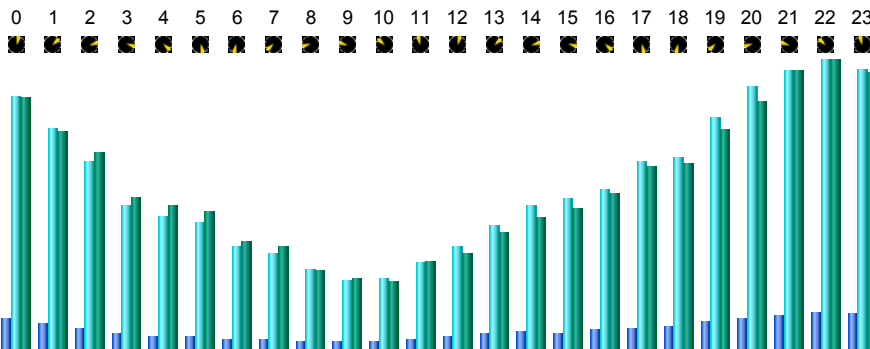

Last Update : 01 Dec 2004 - 14:05

Statistics of www.psyke.org

First visit	Month Nov 2004			Last visit
01 Nov 2004 - 00:00	Year 2002	Year 2003	Year 2004	30 Nov 2004 - 23:59
Unique visitors	Number of visits	Pages	Hits	Bandwidth
33791	72147 (2.13 visits/visitor)	1138213 (15.77 pages/visit)	10286284 (142.57 hits/visit)	45.30 GB (658.42 KB/visit)

Data value arrays

Days of week

Hours

Visitors domains/countries

Domains /Countries	Code	Pages	Hits	Bandwidth
Commercial	com	322147	2382227	10.94 GB
Network	net	318296	3046506	15.87 GB
United Kingdom	uk	153915	948078	3.39 GB
Norway	no	104899	1490100	1.21 GB
Unknown	ip	80264	673787	3.50 GB
Finland	fi	21026	192061	1.57 GB
Australia	au	17494	227902	868.57 MB
Canada	ca	16655	171368	790.78 MB
Netherlands	nl	14614	163125	1.00 GB
Germany	de	12971	151921	1002.48 MB