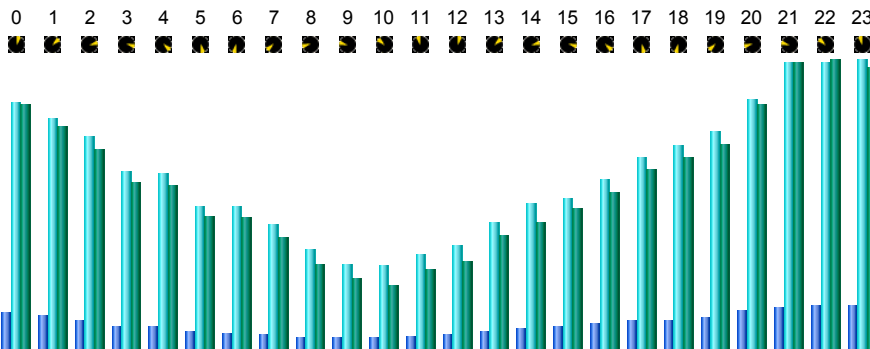

Last Update : 01 Dec 2004 - 14:05

Statistics of www.psyke.org

First visit	Month Oct 2004 Year 2002 Year 2003 Year 2004			Last visit
01 Oct 2004 - 00:00				31 Oct 2004 - 23:59
Unique visitors	Number of visits	Pages	Hits	Bandwidth
27553	59753 (2.16 visits/visitor)	1041895 (17.43 pages/visit)	7618190 (127.49 hits/visit)	45.20 GB (793.27 KB/visit)

Data value arrays

Days of week

Hours

Visitors domains/countries

Domains /Countries	Code	Pages	Hits	Bandwidth	
Network	net	307683	2175260	15.28 GB	
Commercial	com	246007	1668603	10.65 GB	
Norway	no	154216	1442601	3.48 GB	
United Kingdom	uk	139830	644648	4.87 GB	
Unknown	ip	77844	556461	3.69 GB	
New Zealand	nz	18627	84037	626.75 MB	
Canada	ca	16129	143227	880.03 MB	
Australia	au	13474	112944	683.82 MB	
USA Educational	edu	9505	95128	635.13 MB	
Netherlands	nl	9180	102023	693.04 MB	