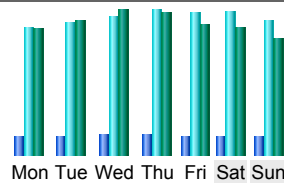

Last Update : 01 Dec 2004 - 14:05

Statistics of www.psyke.org

First visit	Month Oct 2004 Year 2002 Year 2003 Year 2004			Last visit
01 Oct 2004 - 00:00				31 Oct 2004 - 23:59
Unique visitors	Number of visits	Pages	Hits	Bandwidth
27553	59753 (2.16 visits/visitor)	1041895 (17.43 pages/visit)	7618190 (127.49 hits/visit)	45.20 GB (793.27 KB/visit)

Data value arrays

Days of week

Hours

Visitors domains/countries

Domains /Countries	Code	Pages	Hits	Bandwidth	
Network	net	307683	2175260	15.28 GB	
Commercial	com	246007	1668603	10.65 GB	
Norway	no	154216	1442601	3.48 GB	
United Kingdom	uk	139830	644648	4.87 GB	
Unknown	ip	77844	556461	3.69 GB	
New Zealand	nz	18627	84037	626.75 MB	
Canada	ca	16129	143227	880.03 MB	
Australia	au	13474	112944	683.82 MB	
USA Educational	edu	9505	95128	635.13 MB	
Netherlands	nl	9180	102023	693.04 MB	