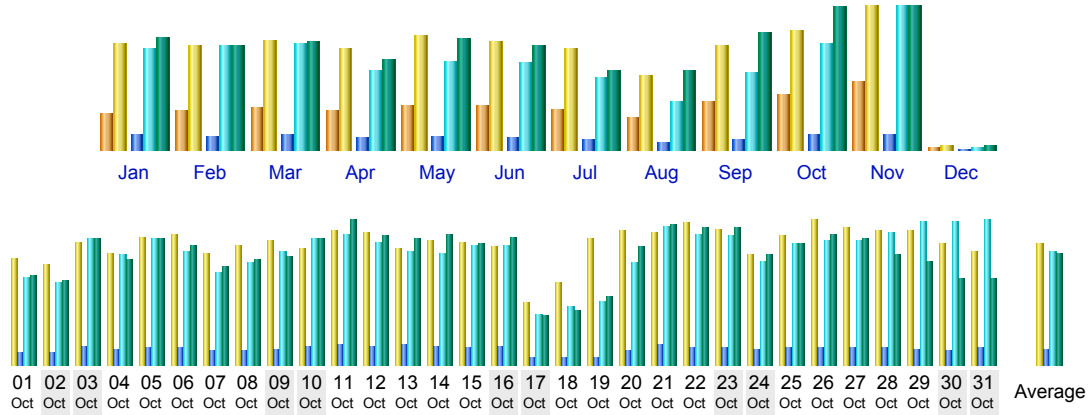

Last Update : 01 Dec 2004 - 14:05

Statistics of www.psyke.org

First visit	Month Oct 2004 Year 2002 Year 2003 Year 2004			Last visit
01 Oct 2004 - 00:00				31 Oct 2004 - 23:59
Unique visitors	Number of visits	Pages	Hits	Bandwidth
27553	59753 (2.16 visits/visitor)	1041895 (17.43 pages/visit)	7618190 (127.49 hits/visit)	45.20 GB (793.27 KB/visit)

Data value arrays

Days of week

Hours

Visitors domains/countries

Domains /Countries	Code	Pages	Hits	Bandwidth	
Network	net	307683	2175260	15.28 GB	
Commercial	com	246007	1668603	10.65 GB	
Norway	no	154216	1442601	3.48 GB	
United Kingdom	uk	139830	644648	4.87 GB	
Unknown	ip	77844	556461	3.69 GB	
New Zealand	nz	18627	84037	626.75 MB	
Canada	ca	16129	143227	880.03 MB	
Australia	au	13474	112944	683.82 MB	
USA Educational	edu	9505	95128	635.13 MB	
Netherlands	nl	9180	102023	693.04 MB	