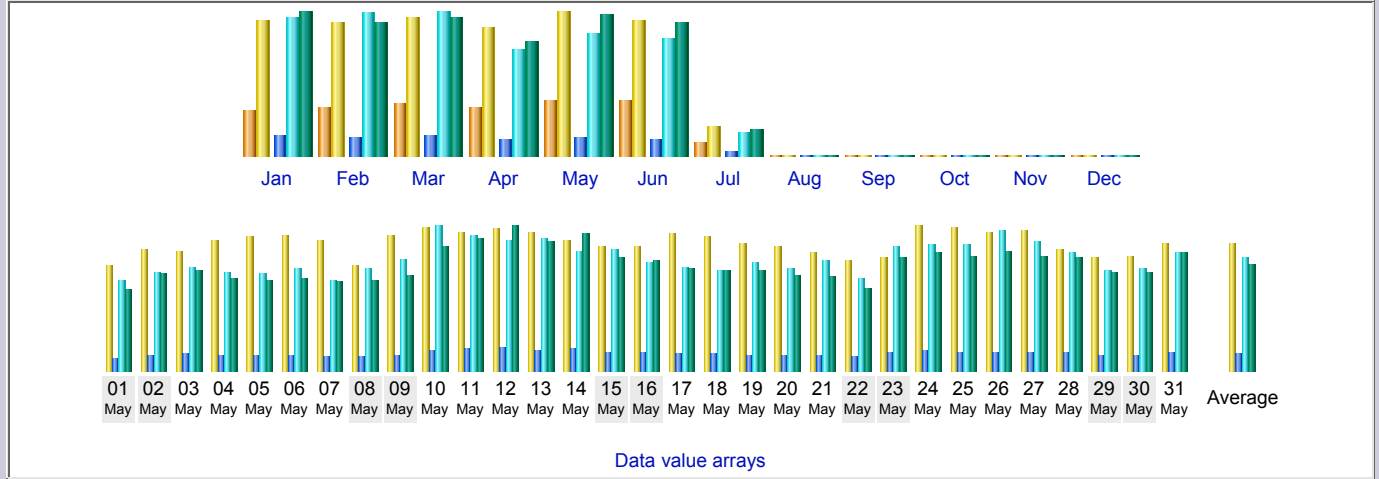

Last Update : 08 Jul 2004 - 08:09

Statistics of www.psyke.org

First visit	Month May 2004			Last visit
01 May 2004 - 00:00	Year 2002	Year 2003	Year 2004	31 May 2004 - 23:59
Unique visitors	Number of visits	Pages	Hits	Bandwidth
21715	56993 (2.62 visits/visitor)	974387 (17.09 pages/visit)	6399697 (112.28 hits/visit)	34.91 GB (642.24 KB/visit)

Days of week

Hours

Visitors domains/countries

Domains /Countries	Code	Pages	Hits	Bandwidth
Commercial	com	323795	1862558	11.54 GB
Network	net	264372	1905639	9.83 GB
United Kingdom	uk	203517	1090371	6.50 GB
Unknown	ip	67607	542043	2.22 GB
Netherlands	nl	14507	151827	495.65 MB
Australia	au	14492	113271	496.90 MB
Canada	ca	12675	103317	514.18 MB
New Zealand	nz	11252	33358	400.82 MB
Switzerland	ch	10342	98787	306.45 MB
Norway	no	9007	69395	305.94 MB