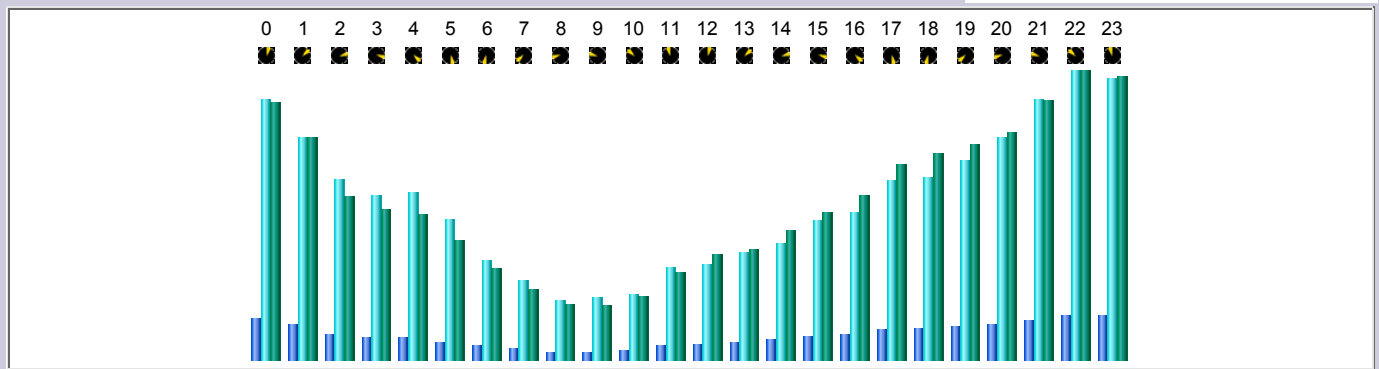

Last Update : 08 Jul 2004 - 08:09

Statistics of www.psyke.org

First visit	Month May 2004			Last visit
01 May 2004 - 00:00	Year 2002	Year 2003	Year 2004	31 May 2004 - 23:59
Unique visitors	Number of visits	Pages	Hits	Bandwidth
21715	56993 (2.62 visits/visitor)	974387 (17.09 pages/visit)	6399697 (112.28 hits/visit)	34.91 GB (642.24 KB/visit)

Days of week

Hours

Visitors domains/countries

Domains /Countries	Code	Pages	Hits	Bandwidth
Commercial	com	323795	1862558	11.54 GB
Network	net	264372	1905639	9.83 GB
United Kingdom	uk	203517	1090371	6.50 GB
Unknown	ip	67607	542043	2.22 GB
Netherlands	nl	14507	151827	495.65 MB
Australia	au	14492	113271	496.90 MB
Canada	ca	12675	103317	514.18 MB
New Zealand	nz	11252	33358	400.82 MB
Switzerland	ch	10342	98787	306.45 MB
Norway	no	9007	69395	305.94 MB