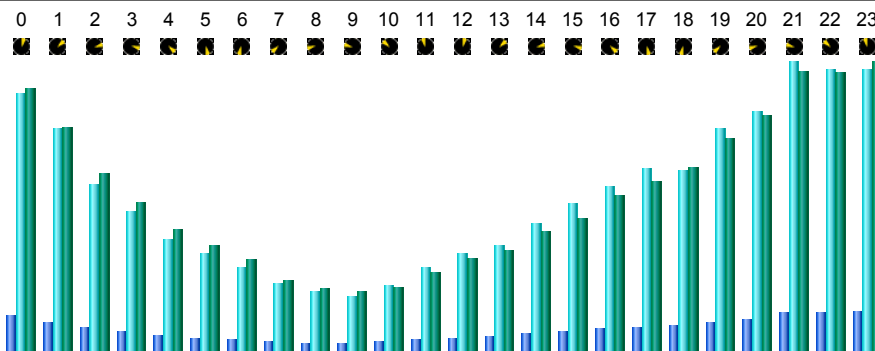

Last Update : 08 Jul 2004 - 08:09

Statistics of www.psyke.org

First visit	Month Feb 2004			Last visit
01 Feb 2004 - 00:00	Year 2002	Year 2003	Year 2004	29 Feb 2004 - 23:59
Unique visitors	Number of visits	Pages	Hits	Bandwidth
19270	52688 (2.73 visits/visitor)	981587 (18.63 pages/visit)	7515768 (142.64 hits/visit)	32.84 GB (653.64 KB/visit)

Data value arrays

Days of week

Hours

Visitors domains/ countries

Domains /Countries	Code	Pages	Hits	Bandwidth
Commercial	com	364826	2921813	11.35 GB
United Kingdom	uk	235768	1610513	7.31 GB
Network	net	229537	1881202	8.32 GB
Unknown	ip	59273	373872	2.00 GB
USA Educational	edu	23619	171023	889.50 MB
Canada	ca	11276	82495	424.65 MB
Denmark	dk	7935	30475	254.90 MB
Netherlands	nl	6605	80001	289.59 MB
Australia	au	6530	57697	236.52 MB
New Zealand	nz	6108	22373	216.63 MB