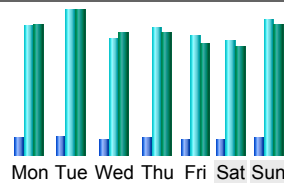

Last Update : 08 Jul 2004 - 08:09

Statistics of www.psyke.org

First visit	Month Feb 2004			Last visit
01 Feb 2004 - 00:00	Year 2002	Year 2003	Year 2004	29 Feb 2004 - 23:59
Unique visitors	Number of visits	Pages	Hits	Bandwidth
19270	52688 (2.73 visits/visitor)	981587 (18.63 pages/visit)	7515768 (142.64 hits/visit)	32.84 GB (653.64 KB/visit)

Data value arrays

Days of week

Hours

Visitors domains/ countries

Domains /Countries	Code	Pages	Hits	Bandwidth
Commercial	com	364826	2921813	11.35 GB
United Kingdom	uk	235768	1610513	7.31 GB
Network	net	229537	1881202	8.32 GB
Unknown	ip	59273	373872	2.00 GB
USA Educational	edu	23619	171023	889.50 MB
Canada	ca	11276	82495	424.65 MB
Denmark	dk	7935	30475	254.90 MB
Netherlands	nl	6605	80001	289.59 MB
Australia	au	6530	57697	236.52 MB
New Zealand	nz	6108	22373	216.63 MB