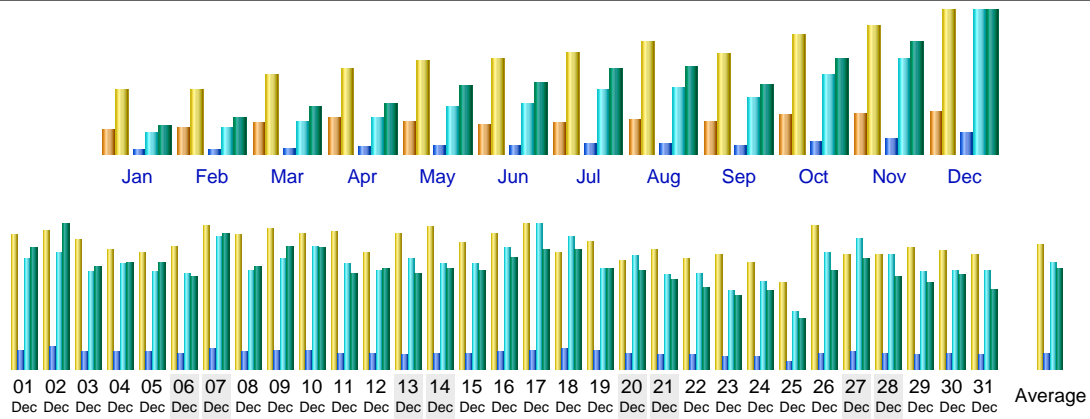

Last Update : 14 Jan 2004 - 08:08

Statistics of www.psyke.org

First visit	Month Dec 2003			Last visit
01 Dec 2003 - 00:00	Year 2002	Year 2003	Year 2004	31 Dec 2003 - 23:59
Unique visitors	Number of visits	Pages	Hits	Bandwidth
16517	55123 (3.33 visits/visitor)	1008366 (18.29 pages/visit)	6751397 (122.47 hits/visit)	32.44 GB (617.11 KB/visit)

Days of week

Hours

Visitors domains/countries

Domains/Countries	Code	Pages	Hits	Bandwidth	
Commercial	com	392984	2615077	12.24 GB	
Network	net	243515	1860368	8.06 GB	
United Kingdom	uk	223429	1273267	7.04 GB	
Unknown	ip	66185	358550	2.06 GB	
New Zealand	nz	10788	39132	336.63 MB	
Australia	au	10511	73673	339.34 MB	
Netherlands	nl	9476	129661	308.90 MB	
Canada	ca	8367	66686	317.32 MB	
USA Educational	edu	7705	60382	286.79 MB	
Spain	es	6376	55831	209.52 MB	