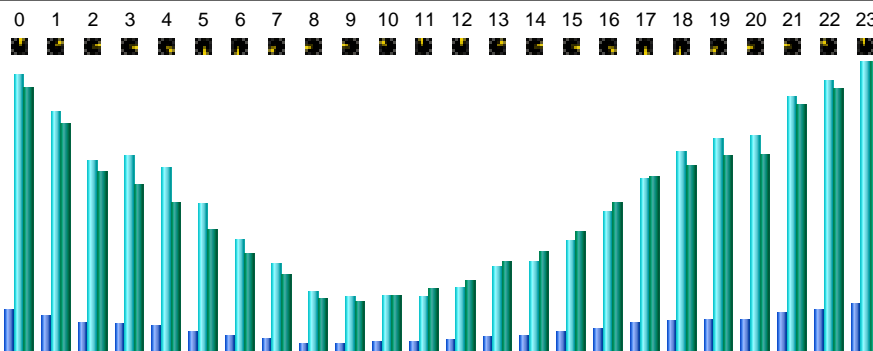

Last Update : 14 Jan 2004 - 08:08

Statistics of www.psyke.org

First visit	Month Dec 2003			Last visit
01 Dec 2003 - 00:00	Year 2002	Year 2003	Year 2004	31 Dec 2003 - 23:59
Unique visitors	Number of visits	Pages	Hits	Bandwidth
16517	55123 (3.33 visits/visitor)	1008366 (18.29 pages/visit)	6751397 (122.47 hits/visit)	32.44 GB (617.11 KB/visit)

Days of week

Hours

Visitors domains/countries

Domains/Countries	Code	Pages	Hits	Bandwidth	
Commercial	com	392984	2615077	12.24 GB	
Network	net	243515	1860368	8.06 GB	
United Kingdom	uk	223429	1273267	7.04 GB	
Unknown	ip	66185	358550	2.06 GB	
New Zealand	nz	10788	39132	336.63 MB	
Australia	au	10511	73673	339.34 MB	
Netherlands	nl	9476	129661	308.90 MB	
Canada	ca	8367	66686	317.32 MB	
USA Educational	edu	7705	60382	286.79 MB	
Spain	es	6376	55831	209.52 MB	