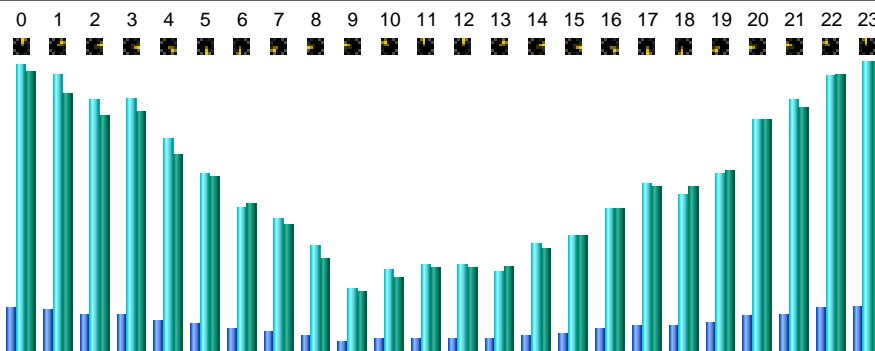

Visitors domains/countries

Domains/Countries	Code	Pages	Hits	Bandwidth	
Network	net	186534	1529624	7.36 GB	
Commercial	com	152357	1020430	5.98 GB	
United Kingdom	uk	84772	392400	3.23 GB	
Unknown	ip	32139	190586	1.20 GB	
USA Educational	edu	24046	180947	962.38 MB	
New Zealand	nz	22765	69977	858.60 MB	
Australia	au	8717	54435	310.86 MB	
Netherlands	nl	4879	45016	228.42 MB	
Canada	ca	4583	34894	196.27 MB	
Denmark	dk	3934	14046	120.86 MB