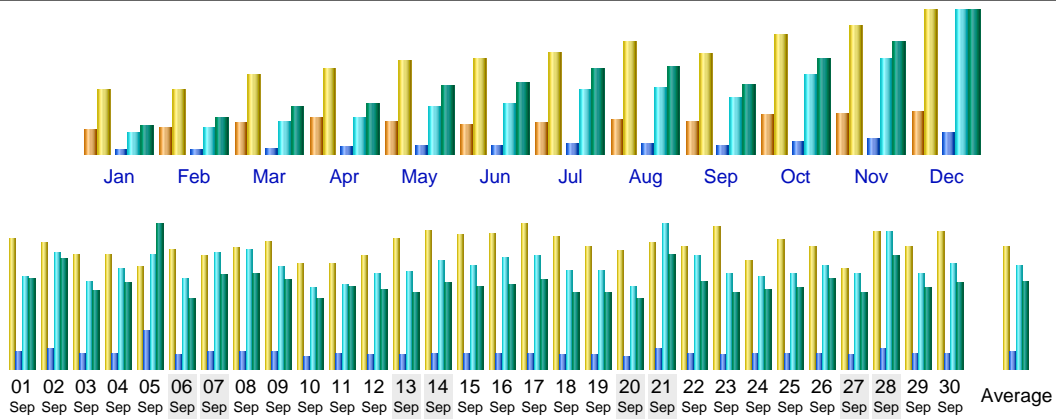

### Statistics of www.psyke.org

<b>First visit</b>	Month Sep 2003			<b>Last visit</b>
01 Sep 2003 - 00:00	Year 2002	Year 2003	Year 2004	30 Sep 2003 - 23:59
<b>Unique visitors</b>	<b>Number of visits</b>	<b>Pages</b>	<b>Hits</b>	<b>Bandwidth</b>
<b>12577</b>	<b>38525</b> (3.06 visits/visitor)	<b>411192</b> (10.67 pages/visit)	<b>2634071</b> (68.37 hits/visit)	<b>15.70 GB</b> (427.44 KB/visit)

Visits duration	
Visits duration	Number of visits
0s-30s	18987
30s-2mn	2837
2mn-5mn	2868
5mn-15mn	4474

15mn-30mn	3171
30mn-1h	3428
1h+	2760

**Pages-URL (Top 20)** - [Full list](#) - [Entry](#) - [Exit](#)