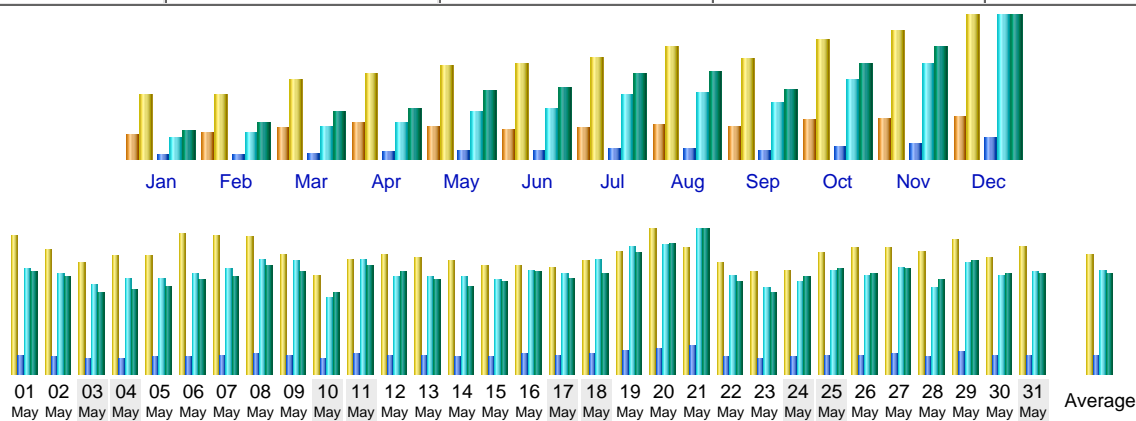

### Statistics of www.psyke.org

<b>First visit</b>	Month May 2003			<b>Last visit</b>
01 May 2003 - 00:00	Year 2002	Year 2003	Year 2004	31 May 2003 - 23:59
<b>Unique visitors</b>	<b>Number of visits</b>	<b>Pages</b>	<b>Hits</b>	<b>Bandwidth</b>
<b>12826</b>	<b>35871</b> (2.79 visits/visitor)	<b>408001</b> (11.37 pages/visit)	<b>2240786</b> (62.46 hits/visit)	<b>15.22 GB</b> (445.04 KB/visit)