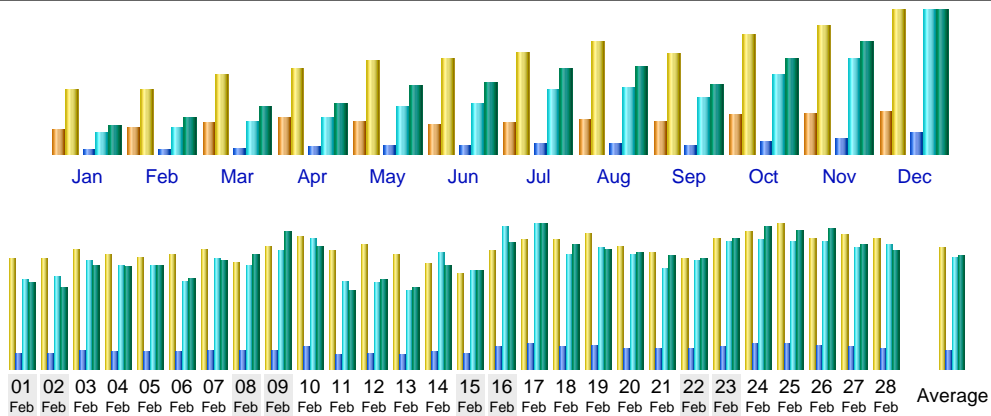

### Statistics of www.psyke.org

<b>First visit</b>	Month Feb 2003			<b>Last visit</b>
01 Feb 2003 - 00:01	Year 2002	Year 2003	Year 2004	28 Feb 2003 - 23:59
<b>Unique visitors</b>	<b>Number of visits</b>	<b>Pages</b>	<b>Hits</b>	<b>Bandwidth</b>
<b>10357</b>	<b>24547</b> (2.37 visits/visitor)	<b>211307</b> (8.6 pages/visit)	<b>1226317</b> (49.95 hits/visit)	<b>8.05 GB</b> (344.07 KB/visit)

Visits duration	
Visits duration	Number of visits
0s-30s	13056
30s-2mn	1778
2mn-5mn	1833
5mn-15mn	2766

15mn-30mn	1894
30mn-1h	1820
1h+	1400

**Pages-URL (Top 20)** - [Full list](#) - [Entry](#) - [Exit](#)