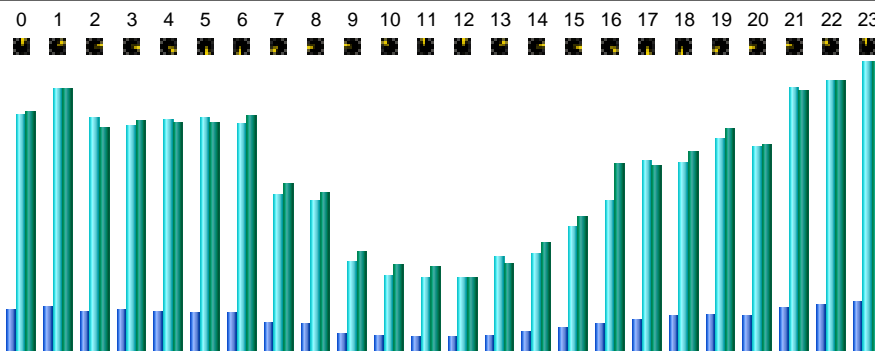

Visitors domains/countries

Domains/Countries	Code	Pages	Hits	Bandwidth	
Network	net	78370	455448	3.06 GB	
Commercial	com	62945	344960	2.28 GB	
Unknown	ip	21717	124593	810.67 MB	
United Kingdom	uk	14680	66070	535.26 MB	
New Zealand	nz	8705	30621	277.21 MB	
USA Educational	edu	7801	58995	342.61 MB	
Canada	ca	4171	33205	173.37 MB	
Australia	au	3776	20069	144.57 MB	
Netherlands	nl	1519	29898	60.72 MB	
United States	us	1119	6671	40.08 MB