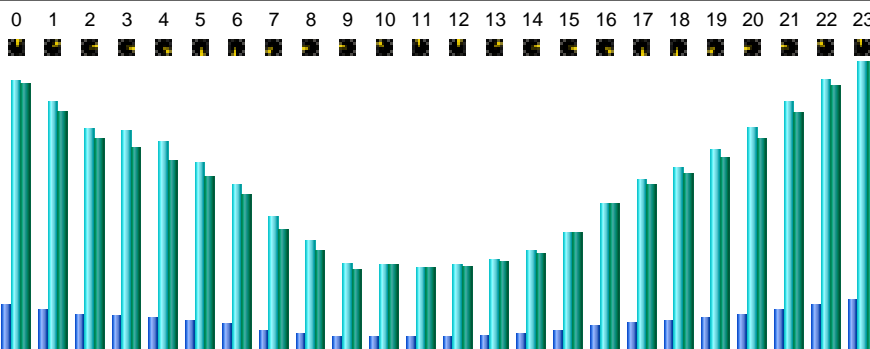

Visitors domains/countries

Domains/Countries	Code	Pages	Hits	Bandwidth
Network	net	1782450	12336207	66.69 GB
Commercial	com	1736535	10419349	62.04 GB
United Kingdom	uk	875885	4250751	30.53 GB
Unknown	ip	389487	2260489	14.06 GB
New Zealand	nz	184844	601416	6.49 GB
USA Educational	edu	109693	749626	4.31 GB
Australia	au	78507	477253	2.85 GB
Canada	ca	73094	629512	3.07 GB
Netherlands	nl	53614	481562	2.29 GB