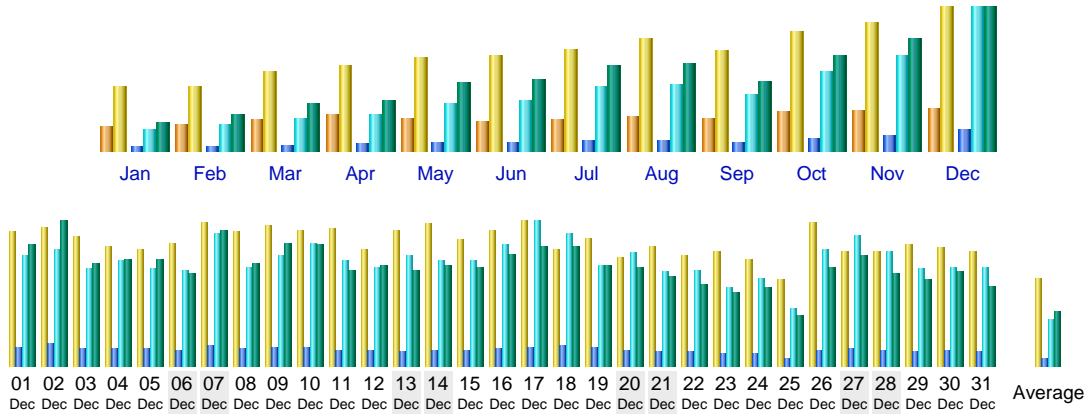

### Statistics of www.psyke.org

<b>First visit</b>	Year 2003			<b>Last visit</b>
02 Jan 2003 - 11:24	Year 2002	Year 2003	Year 2004	31 Dec 2003 - 23:59
<b>Unique visitors</b>	<b>Number of visits</b>	<b>Pages</b>	<b>Hits</b>	<b>Bandwidth</b>
<b>&lt;= 154141</b> Exact value not available in 'Year' view	<b>455559</b> (2.95 visits/visitor)	<b>5496037</b> (12.06 pages/visit)	<b>33764791</b> (74.11 hits/visit)	<b>201.49 GB</b> (463.78 KB/visit)

Visits duration	
Visits duration	Number of visits
0s-30s	219417
30s-2mn	32740
2mn-5mn	34305
5mn-15mn	53583

15mn-30mn	38757
30mn-1h	40728
1h+	36029

**Pages-URL (Top 20)** - [Full list](#) - [Entry](#) - [Exit](#)