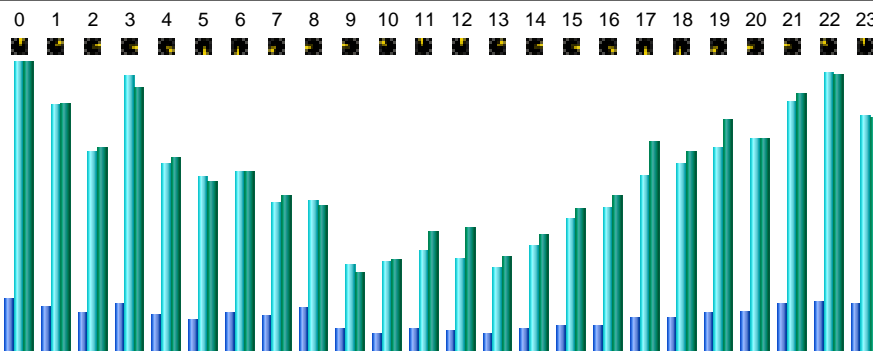

Last Update : 14 Jan 2004 - 08:08

Statistics of www.psyke.org

First visit	Month Nov 2002			Last visit
01 Nov 2002 - 00:00	Year 2002	Year 2003	Year 2004	30 Nov 2002 - 23:59
Unique visitors	Number of visits	Pages	Hits	Bandwidth
8001	18304 (2.28 visits/visitor)	100781 (5.5 pages/visit)	519352 (28.37 hits/visit)	2.92 GB (167.54 KB/visit)

Data value arrays

Days of week

Hours

Visitors domains/countries

Domains/Countries	Code	Pages	Hits	Bandwidth
Commercial	com	35365	166241	981.39 MB
Network	net	33528	181951	982.55 MB
Unknown	ip	9270	46969	281.41 MB
United Kingdom	uk	6461	33323	201.07 MB
USA Educational	edu	3923	25576	135.30 MB
New Zealand	nz	2431	9702	71.87 MB
Denmark	dk	2269	10579	75.78 MB
Canada	ca	1798	10099	57.40 MB
Australia	au	1549	9440	49.41 MB
Germany	de	794	6032	39.57 MB

Search Keyphrases (Top 20)		
Full list		
	Search	Percent
3262 different keyphrases		
self mutilation pictures	68	1.4 %
cutting disorder	66	1.4 %

Search Keywords (Top 20)		
Full list		
	Search	Percent
3642 different keywords		
self	742	4.5 %
pictures	594	3.6 %