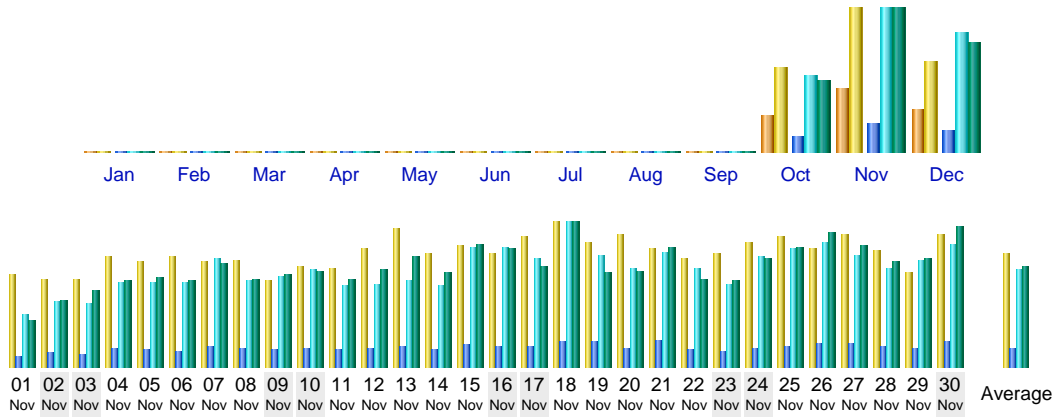

Last Update : 14 Jan 2004 - 08:08

Statistics of www.psyke.org

First visit	Month Nov 2002			Last visit
01 Nov 2002 - 00:00	Year 2002	Year 2003	Year 2004	30 Nov 2002 - 23:59
Unique visitors	Number of visits	Pages	Hits	Bandwidth
8001	18304 (2.28 visits/visitor)	100781 (5.5 pages/visit)	519352 (28.37 hits/visit)	2.92 GB (167.54 KB/visit)

Data value arrays

Days of week

Hours

Visitors domains/countries

Domains/Countries	Code	Pages	Hits	Bandwidth
Commercial	com	35365	166241	981.39 MB
Network	net	33528	181951	982.55 MB
Unknown	ip	9270	46969	281.41 MB
United Kingdom	uk	6461	33323	201.07 MB
USA Educational	edu	3923	25576	135.30 MB
New Zealand	nz	2431	9702	71.87 MB
Denmark	dk	2269	10579	75.78 MB
Canada	ca	1798	10099	57.40 MB
Australia	au	1549	9440	49.41 MB
Germany	de	794	6032	39.57 MB