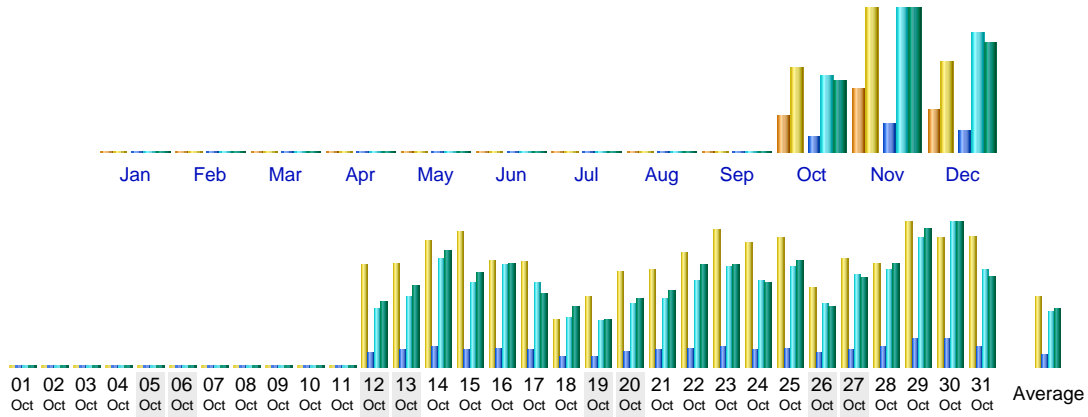

Last Update : 14 Jan 2004 - 08:08

Statistics of www.psyke.org

First visit	Month Oct 2002			Last visit
12 Oct 2002 - 00:10	Year 2002	Year 2003	Year 2004	31 Oct 2002 - 23:59
Unique visitors	Number of visits	Pages	Hits	Bandwidth
4537	10687 (2.35 visits/visitor)	56813 (5.31 pages/visit)	275994 (25.82 hits/visit)	1.44 GB (141.05 KB/visit)

Data value arrays

Days of week

Hours

Visitors domains/countries

Domains/Countries	Code	Pages	Hits	Bandwidth
Commercial	com	20527	95129	485.85 MB
Network	net	16789	80608	435.15 MB
Unknown	ip	5868	32350	144.99 MB
USA Educational	edu	3124	17805	92.82 MB
United Kingdom	uk	1850	8129	52.28 MB
Australia	au	1611	5539	30.34 MB
Canada	ca	1558	7049	40.72 MB
Denmark	dk	1331	6098	39.09 MB
Germany	de	736	4425	31.44 MB
South Africa	za	555	1672	11.40 MB