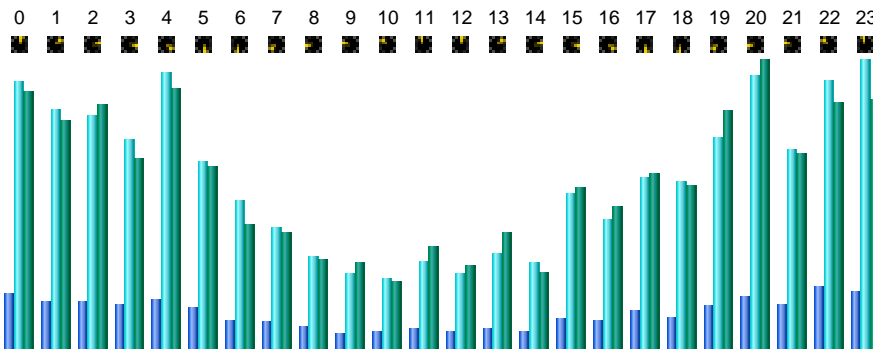

Last Update : 14 Jan 2004 - 08:08

Statistics of www.psyke.org

First visit	Month Oct 2002			Last visit
12 Oct 2002 - 00:10	Year 2002	Year 2003	Year 2004	31 Oct 2002 - 23:59
Unique visitors	Number of visits	Pages	Hits	Bandwidth
4537	10687 (2.35 visits/visitor)	56813 (5.31 pages/visit)	275994 (25.82 hits/visit)	1.44 GB (141.05 KB/visit)

Data value arrays

Days of week

Hours

Visitors domains/countries

Domains/Countries	Code	Pages	Hits	Bandwidth
Commercial	com	20527	95129	485.85 MB
Network	net	16789	80608	435.15 MB
Unknown	ip	5868	32350	144.99 MB
USA Educational	edu	3124	17805	92.82 MB
United Kingdom	uk	1850	8129	52.28 MB
Australia	au	1611	5539	30.34 MB
Canada	ca	1558	7049	40.72 MB
Denmark	dk	1331	6098	39.09 MB
Germany	de	736	4425	31.44 MB
South Africa	za	555	1672	11.40 MB