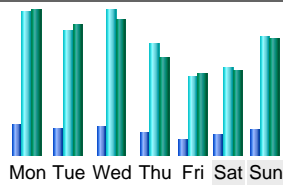

Days of week